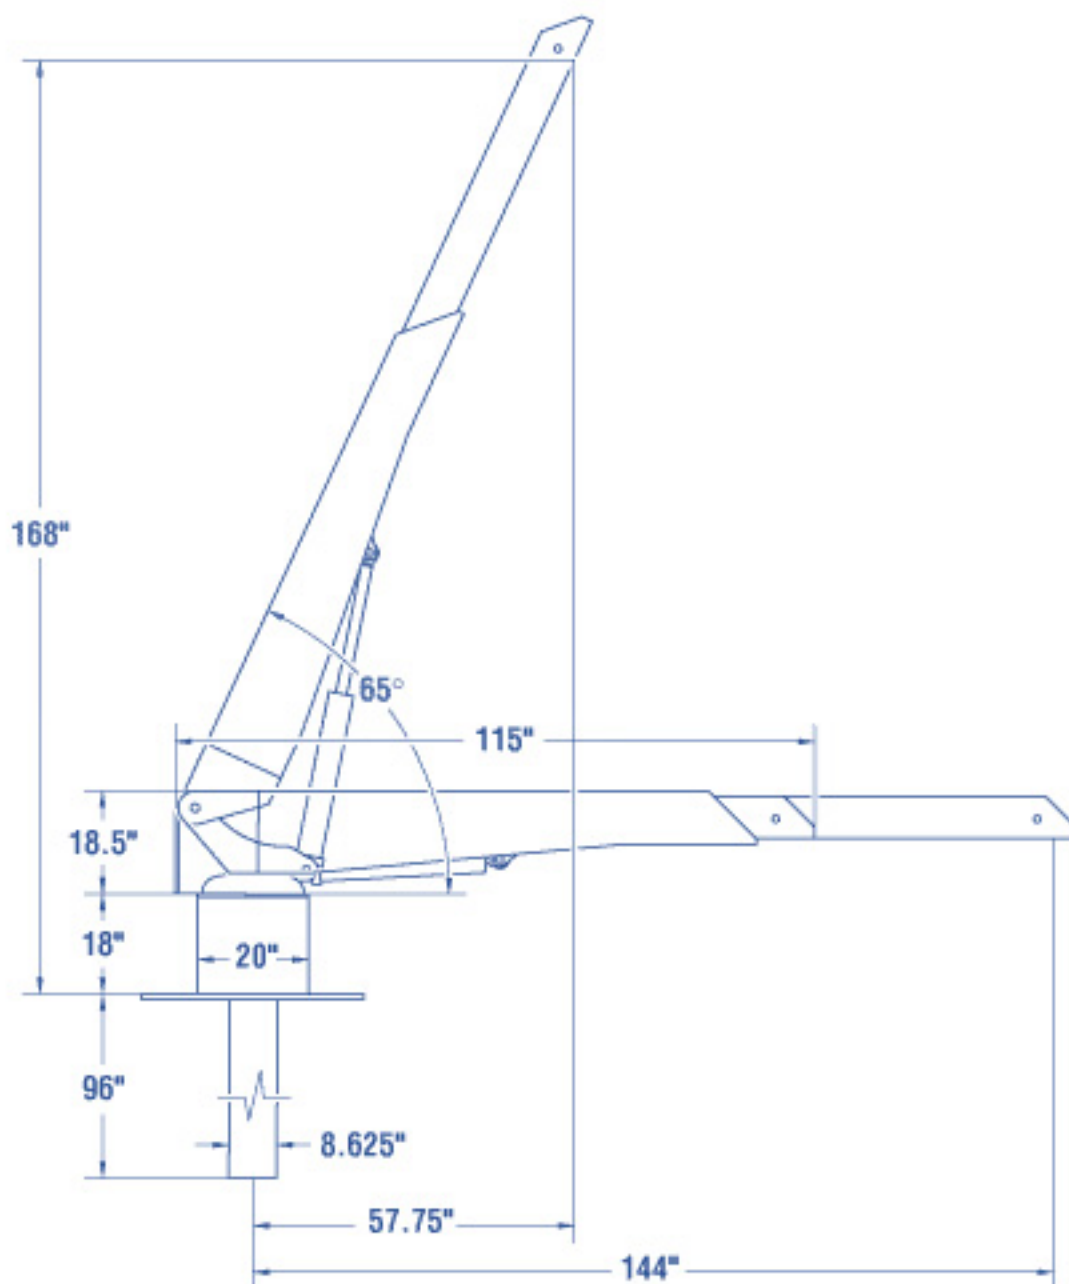

SM3000 R SM2500 R

| | SM 3000 R | SM 2500 R |
|-----------------------|--------------------------|--------------------------|
| Capacity | 3000 lbs (1364 Kg) | 2500 lbs (1136 Kg) |
| Reach | 144" (366 cm) | 144" (366 cm) |
| Safety Factor | 2.9:1 | 3:1 |
| Weight | 650 lbs (295 Kg) | 650 lbs (295 Kg) |
| Hoist Cable | 1/2 Amsteel Blue | 1/2 Amsteel Blue |
| Cable SF | 11:1 | 13:1 |
| Hoist Height | 24' (732 cm) | 24' (732 cm) |
| Winch Type | Linear | Linear |
| 3 Function Hydraulics | Luffing, Winch, Rotation | Luffing, Winch, Rotation |