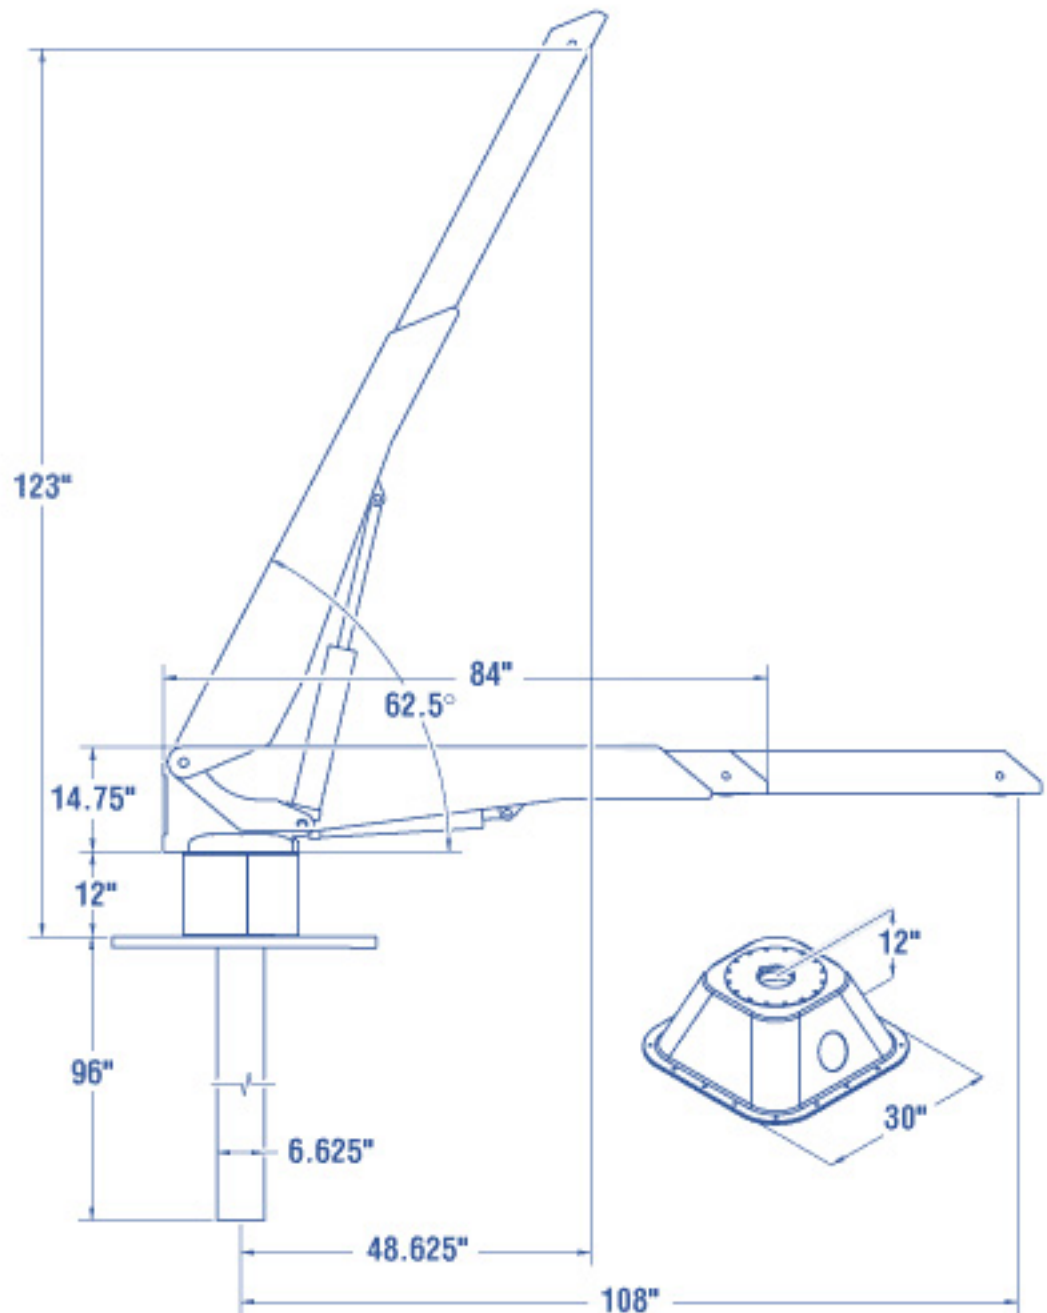

SM2000 R and SM1500 R

	SM 2000 R	SM 1500 R
Capacity	2000 lbs (909 Kg)	1500 lbs (682 Kg)
Reach	108" (274 cm)	108" (274 cm)
Safety Factor	2.25:1	3:1
Weight	384 lbs (174.5 Kg)	384 lbs (174.5 Kg)
Hoist Cable	3/8 Amsteel Blue	5/16 Amsteel Blue
Cable SF	10:1	9:1
Hoist Height	20' (610 cm)	20' (610 cm)
Winch Type	Linear	Linear
3 Function Hydraulics	Luffing, Winch, Rotation	Luffing, Winch, Rotation