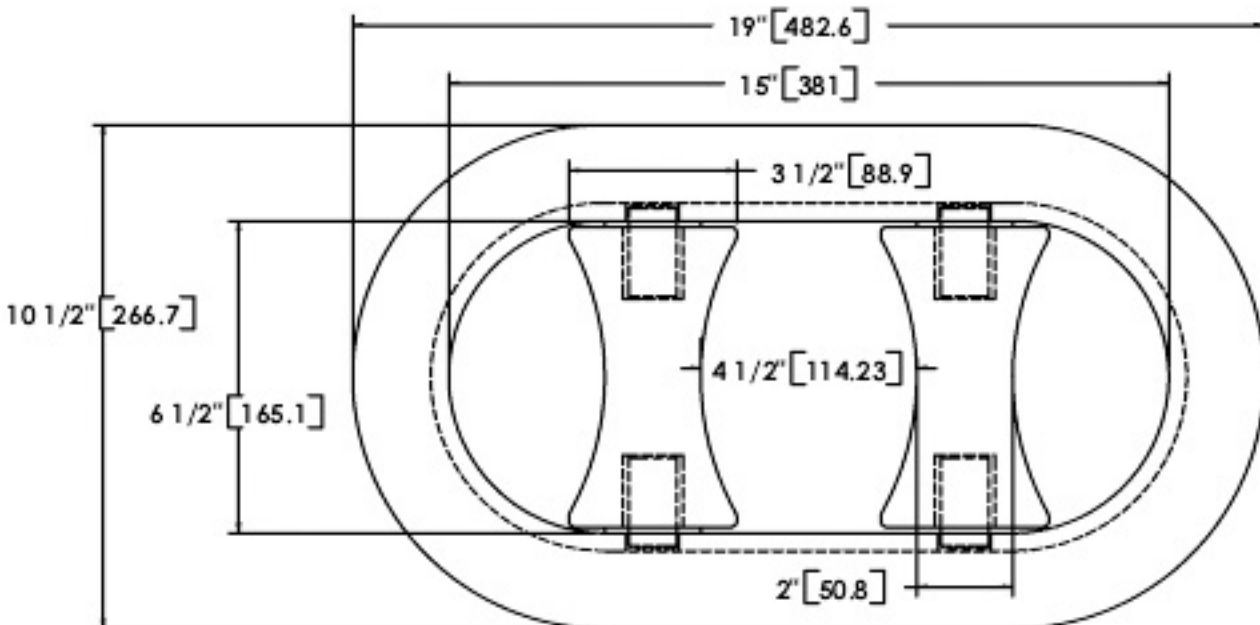

Hawse with roller 1030 & 1030R

4" SPIGOT WEIGHT 65.1 LBS.