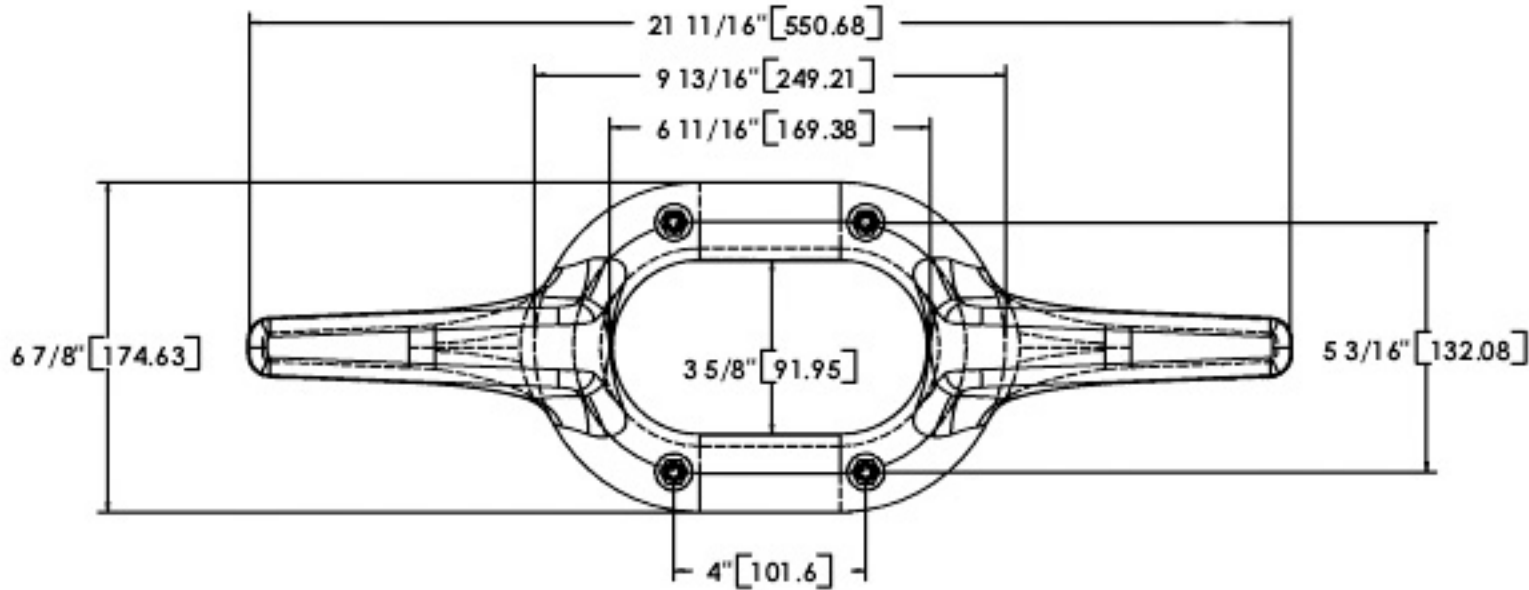

Hawse Cleat 1015C

HAWSE CLEAT 16.0 LBS.
TRIM RING. 7.9 LBS.
TOTAL 23.9 LBS.