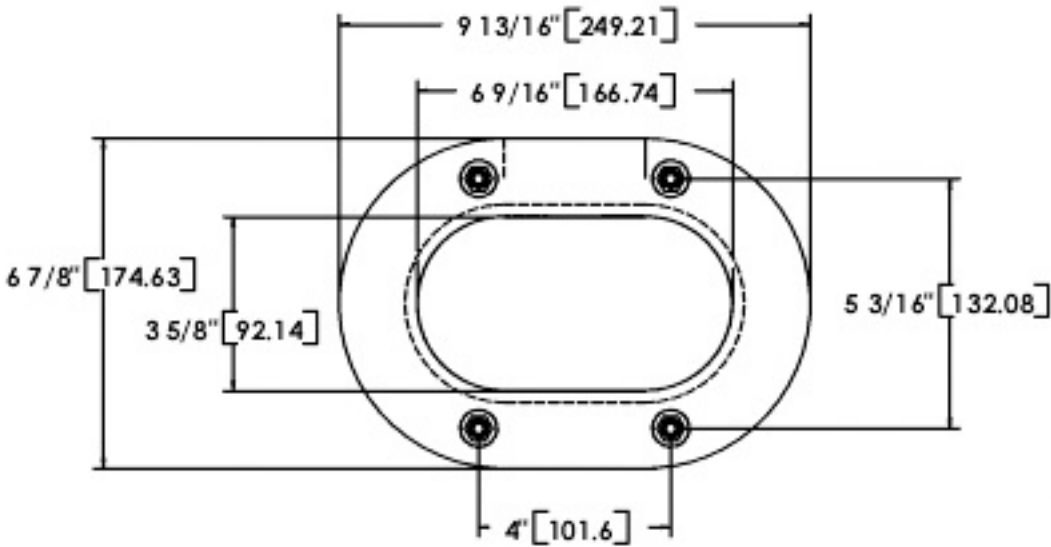

Hawse 1015

WEIGHT 4" SPIGOT 15.8 LBS