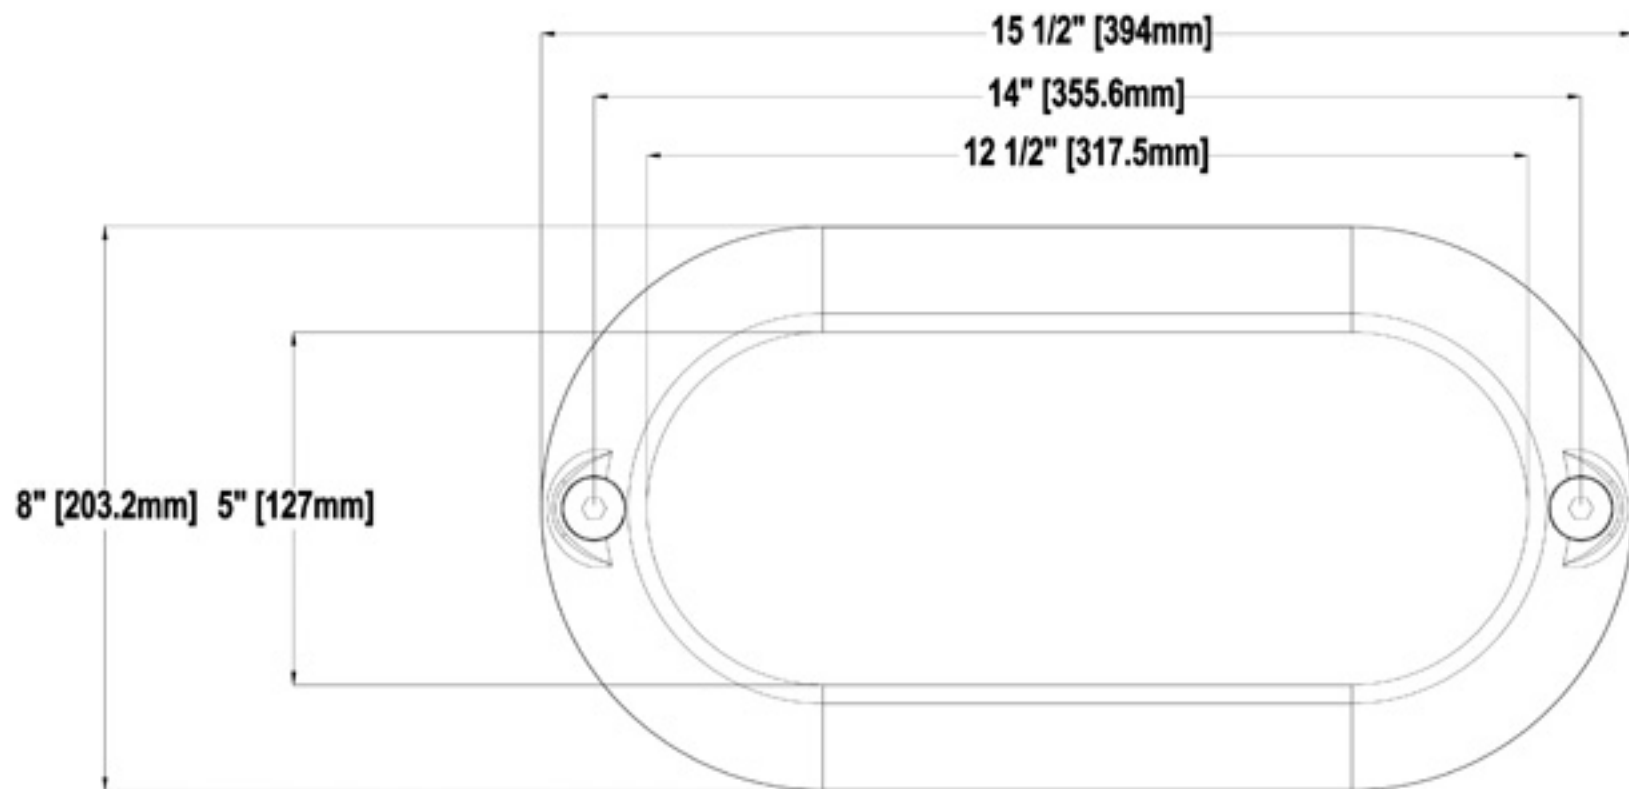

Hawse 1005

WEIGHT 3" SPIGOT 18.0 LBS.
WEIGHT 5" SPIGOT 22.6 LBS.