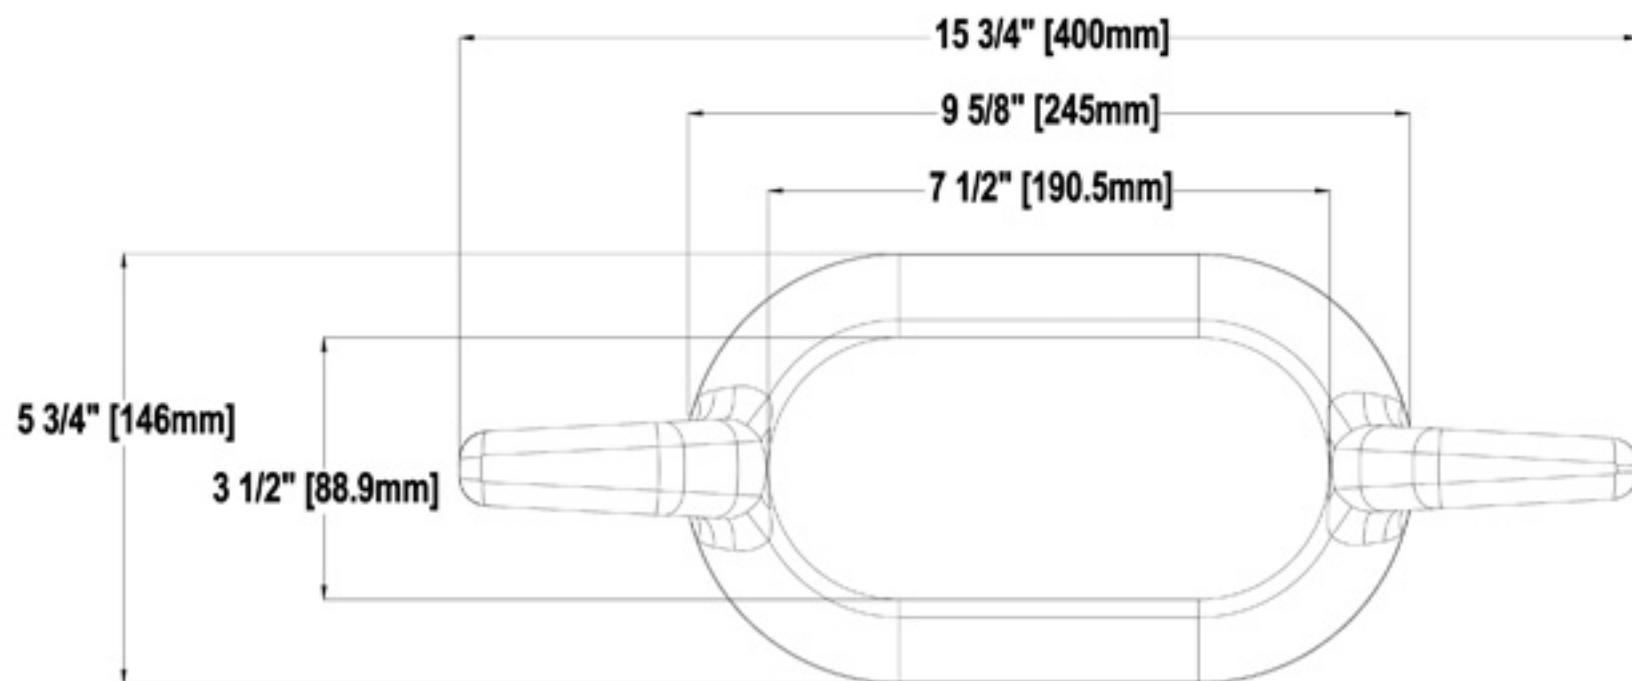

Hawse Cleat 1000C

WEIGHT 3" SPIGOT 9.1 LBS.
WEIGHT 5" SPIGOT 11.2 LBS.